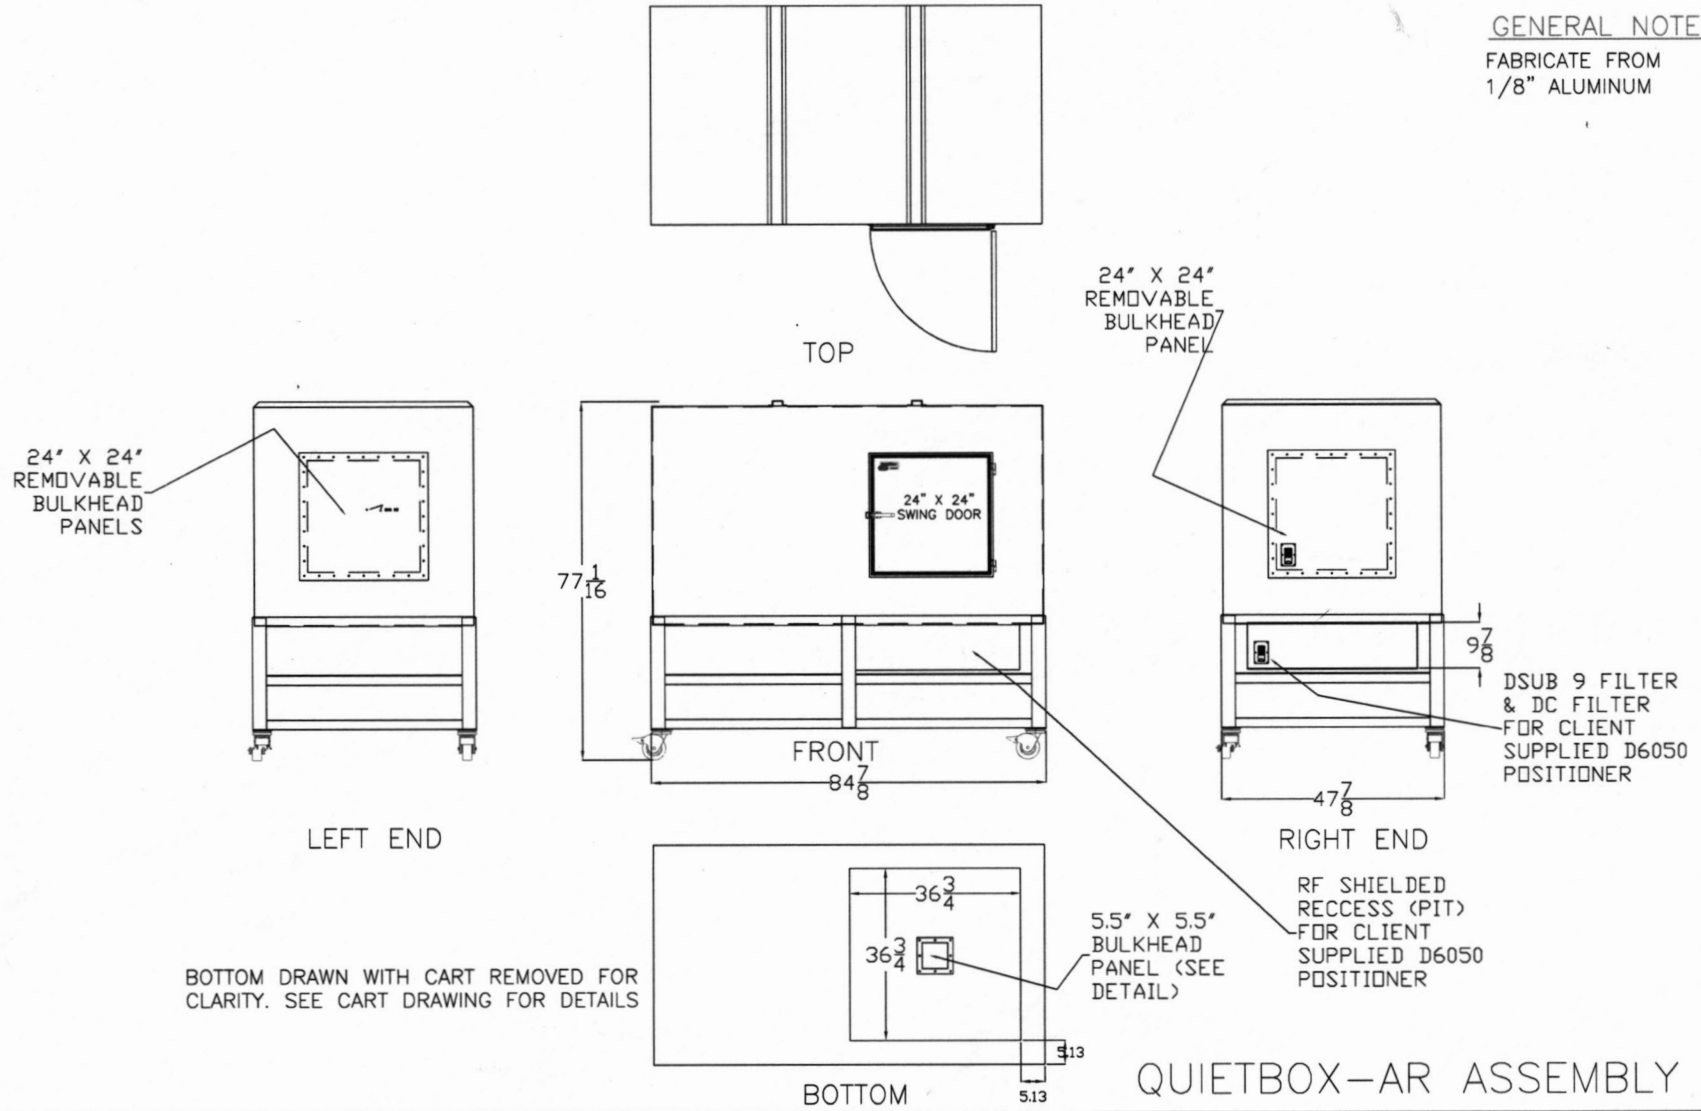

r a y m o n d r f

GENERAL NOTES

FABRICATE FROM
1/8" ALUMINUM

DESCRIPTION: QUIETBOX-AR 700 CUSTOM
CUSTOMER: STOCK
LOCATION:

QUIETBOX-AR ASSEMBLY

SCALE: N.T.S.
SHEET NUMBER
ASSEMBLY
JOB NUMBER
16-xxxx
REV.
0

REV.	REVISION DESCRIPTION	MADE	CHECKED	DATE	REV.	REVISION DESCRIPTION	MADE	CHECKED	DATE	CHECKED BY
1					3					
2					4					

CUST'S P.O. NO.
STOCK
DRAWN BY
RTR
2016/7/20