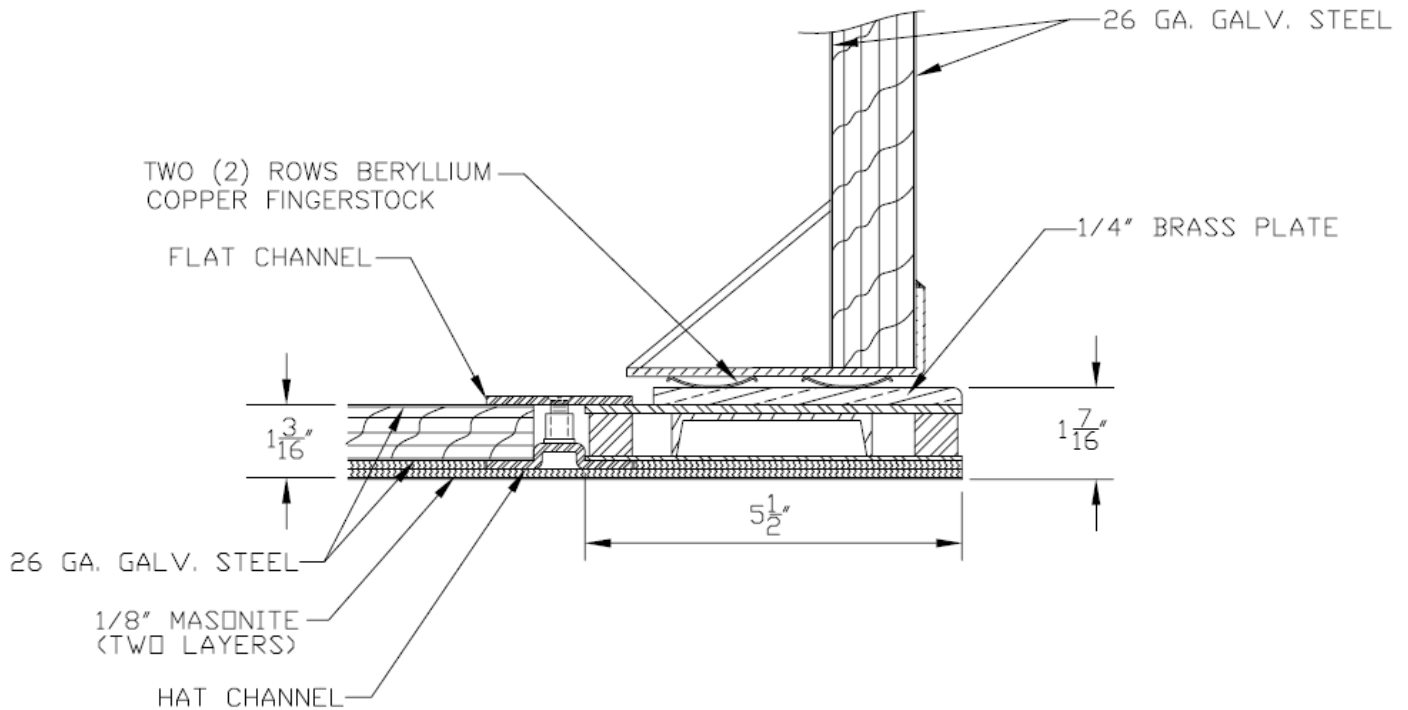

Universal Shielding Corp.

**RCM Door Type 154 & 254
Flush Sill
For Heavy Loads Detail**

Universal Shielding Corp.
20 W. Jeffryn Blvd.
Deer Park, NY 11729-5769

Tel: 631-667-7900
Fax: 631-667-7912
Email: usc4shield@aol.com
www.universalshielding.com