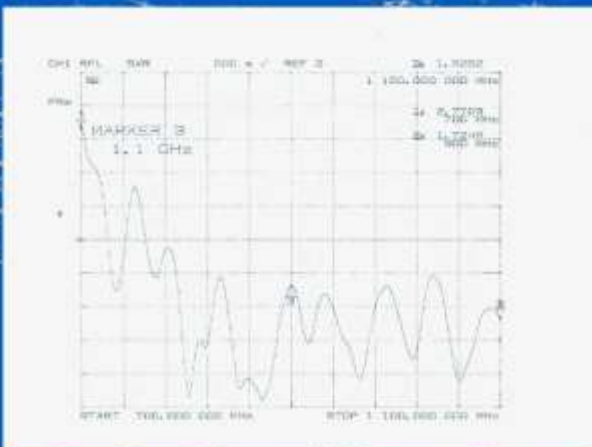

# HX-0900 ANTENNA

The HX-0900 series of helical antennas offer wide band reliable operation in a rugged and reliable design. Default is RHCP (LHCP available) with several Gain/HPBW combinations available.

Model Number	Fo	Fl	Fh	# turns	HPBW	Gain	Length
HX-0900-06-R	0.900	0.700	1.100	6.0	44.3	8.5	19.0
HX-0900-08-R	0.900	0.700	1.100	8.0	38.4	9.7	26.0
HX-0900-10-R	0.900	0.700	1.100	10.0	34.0	11.5	32.0
HX-0900-13-R	0.900	0.700	1.100	13.0	30.0	13.0	42.0