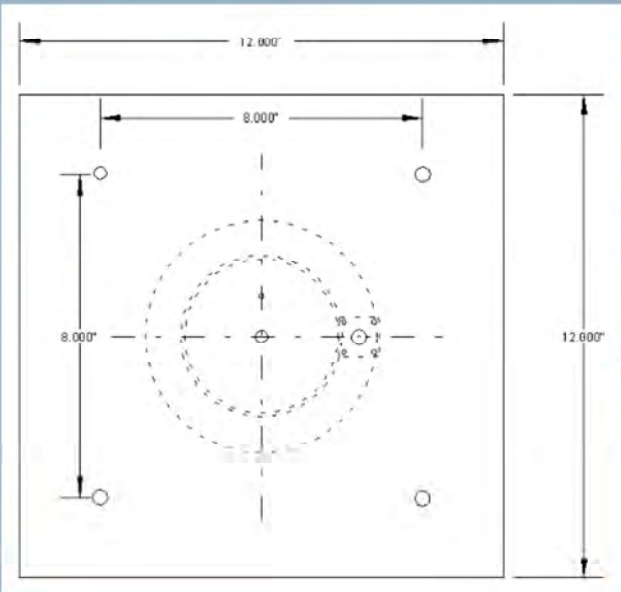

# HX-0700 ANTENNA

The HX-0700 series of helical antennas offer wide band reliable operation in a rugged and reliable design. Default is RHCP (LHCP available) with several Gain/HPBW combinations available.

Model Number	F <sub>o</sub> MHz	F <sub>l</sub> MHz	F <sub>h</sub> MHz	# turns	HPBW	Gain	Length
HX-0700-04-R	540	700	850	4.0	52.9	7.0	16.0
HX-0700-06-R	540	700	850	6.0	45.6	8.2	24.0
HX-0700-08-R	540	700	850	8.0	39.5	9.5	33.0
HX-0700-10-R	540	700	850	10.4	35.3	10.9	41.0

## Mounting Dimensions