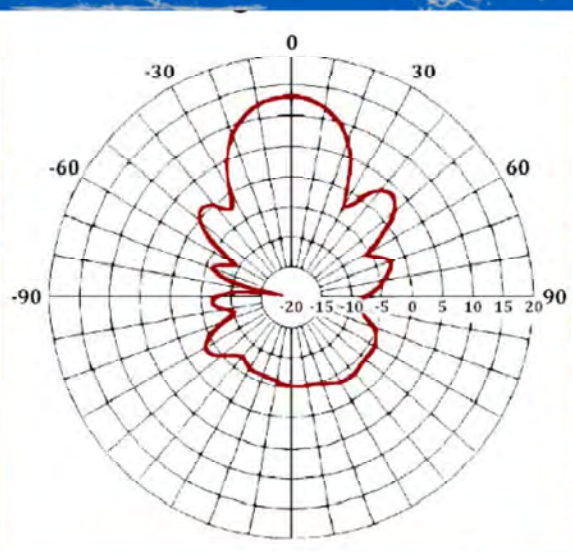

# HX-0700 ANTENNA

The HX-0700 series of helical antennas offer wide band reliable operation in a rugged and reliable design. Default is RHCP (LHCP available) with several Gain/HPBW combinations available.

Model Number	F <sub>o</sub> MHz	F <sub>l</sub> MHz	F <sub>h</sub> MHz	# turns	HPBW	Gain	Length
HX-0700-04-R	540	700	850	4.0	52.9	7.0	16.0
HX-0700-06-R	540	700	850	6.0	45.6	8.2	24.0
HX-0700-08-R	540	700	850	8.0	39.5	9.5	33.0
HX-0700-10-R	540	700	850	10.4	35.3	10.9	41.0

## Mounting Dimensions