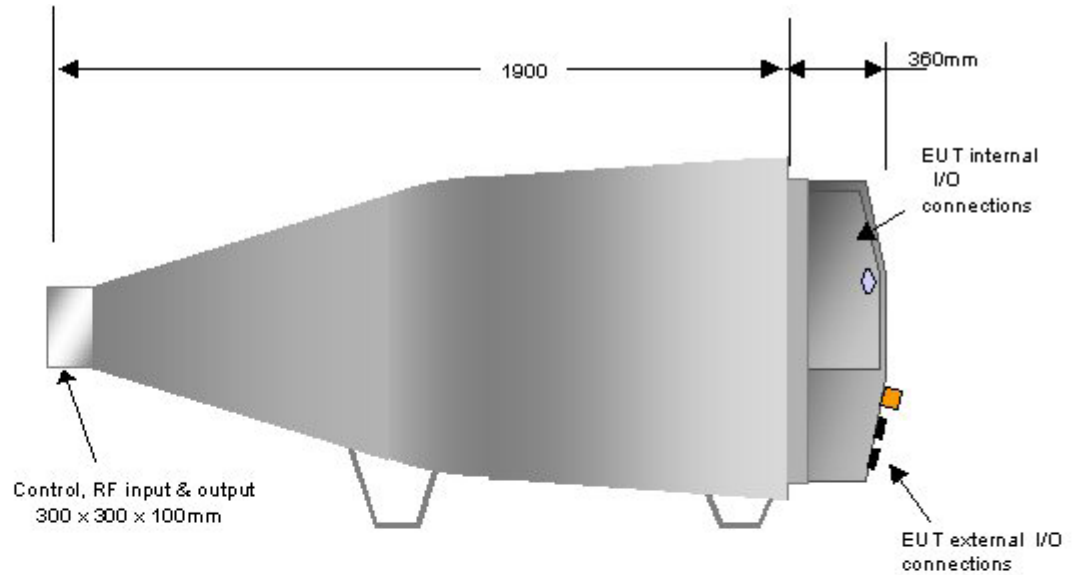

Product Details

EMC Compliance Test Cell Lc300-2 General Arrangement Drawing

Internal EUT volume: 51 x 48 x 41cm
Total weight: 200kg (approx)

Lc300/2 EMC test cell
General arrangement
Jan 2004

LAPLACE INSTRUMENTS LTD