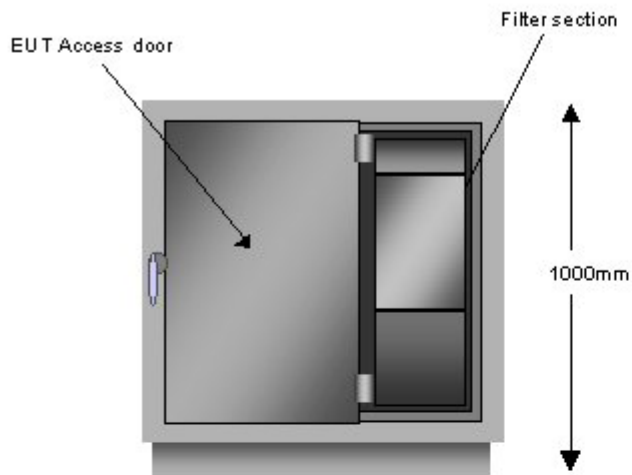

Product Details

EMC Compliance Test Cell Lc300-2 General Arrangement Drawing

Internal EUT volume: 51 x 48 x 41cm
Total weight: 200kg (approx)

Lc300/2 EMC test cell
General arrangement
Jan 2004

LAPLACE INSTRUMENTS LTD