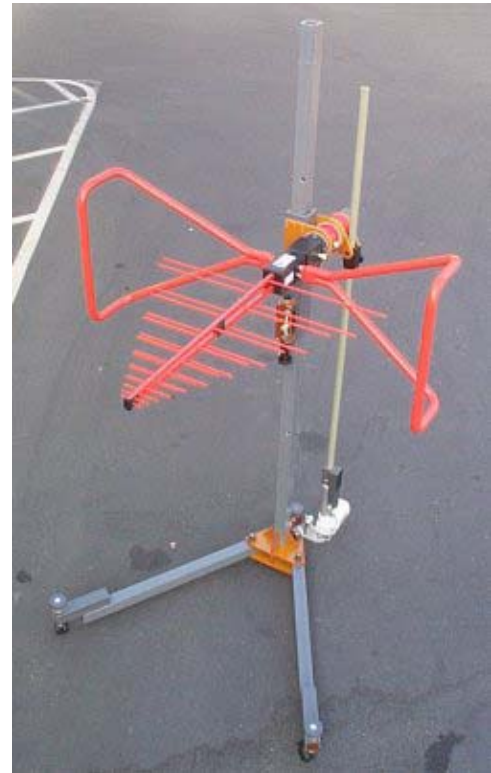

Sunol Sciences Corporation

Antenna Positioning Stand Model APS-1

Antenna Positioning Stand
Model APS-1

(Shown with Sunol [JB1 antenna](#))

- Adjustable leveling casters
- Hard stops at 1, 1.5 and 2 meters
- Fine height adjust
- Adjustable calibration point
- Lightweight
- Disassembles easily
- Exceptionally stable
- Custom mast lengths available

Antenna Positioning Stand
Model APS-1EMP

(Shown with Sunol [JB1 antenna](#))

- Adjustable leveling casters
- Hard stops at 1, 1.5 and 2 meters
- Fine height adjust
- Adjustable calibration point
- Remote Controlled Polarization
- Lightweight
- Disassembles easily
- Exceptionally stable