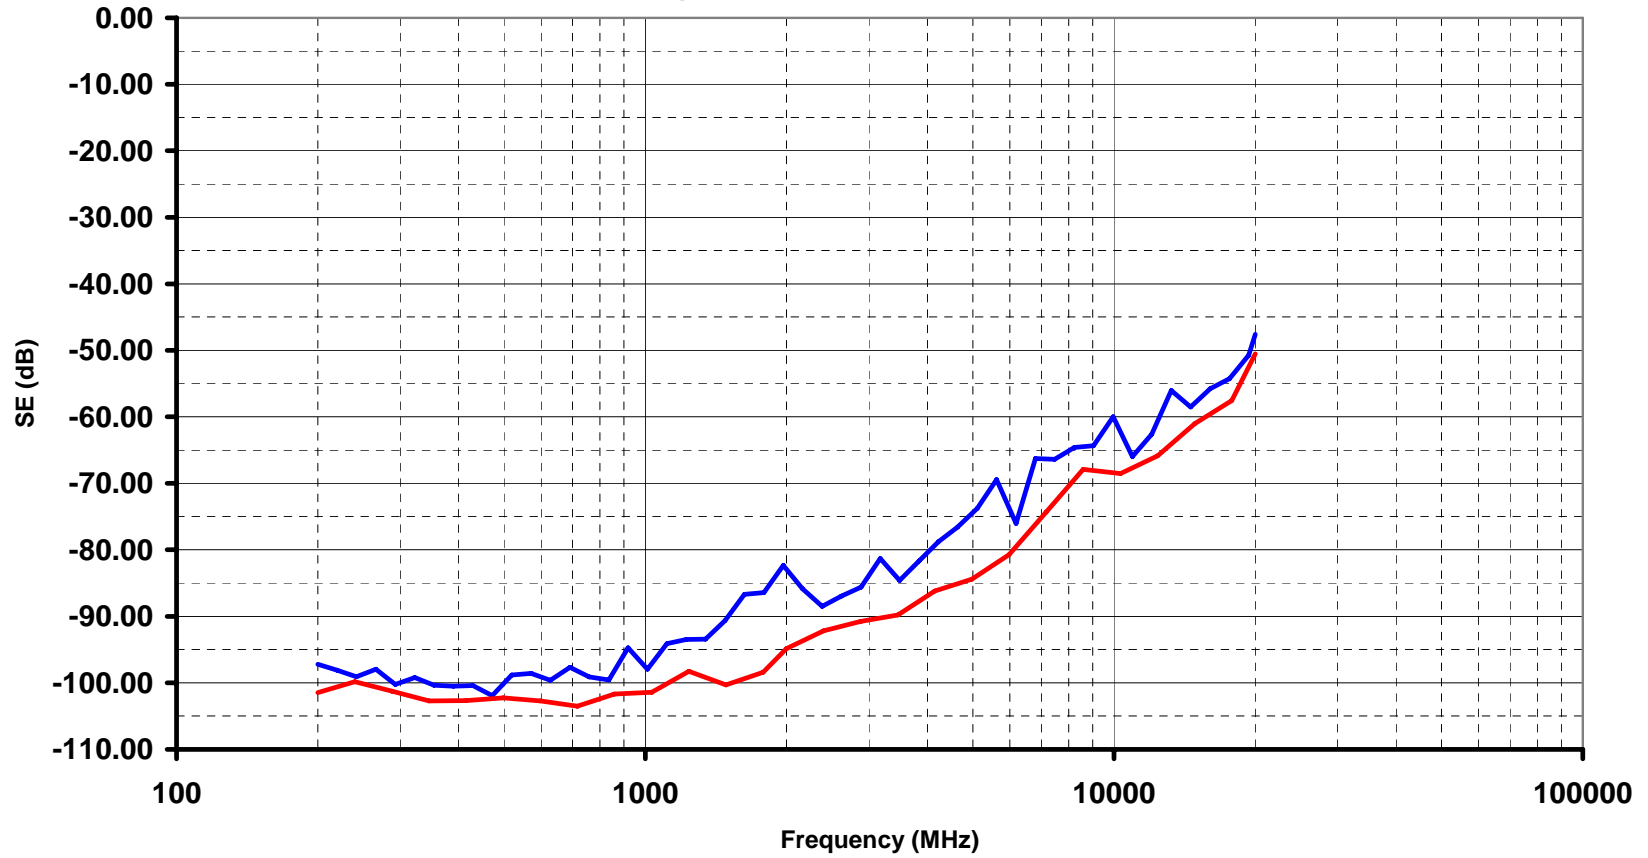

**Shielding Effectiveness**  
**Ramsey STE3300 RF Shielded Test Enclosure**  
**Ramsey STE2000, STE3000 & STE4000 Series Have Same Construction as STE3300**  
**per EN61000-4-21**

— Ramsey STE3300 RF Shielded Enclosure — Dynamic Range