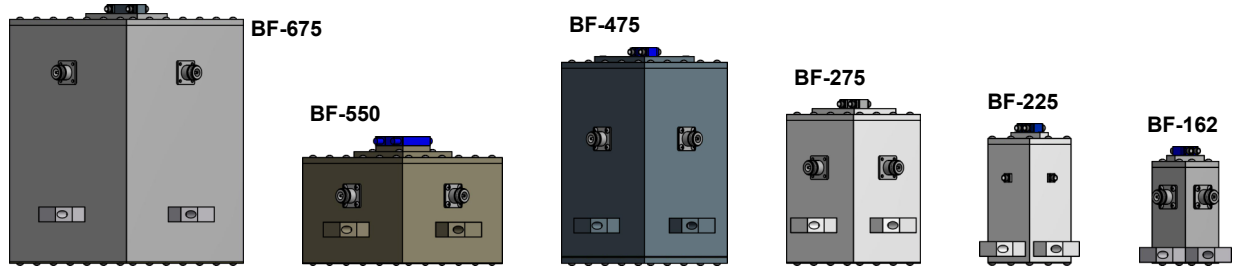

BOX FEEDS

TMC Design offers a variety ground and flight based box feeds for use with dish antennas or as gain standards. All feeds are built to be electrically superior and allow for any desired polarization. A custom model can be made to suit.

POLARIZATION

Box feeds can be built to operate with linear (horizontal/vertical) and circular (RHCP/LHCP) polarization.

HIGH POWER

To increase range and improve reception, most TMC Design antennas can be modified operate in high-power applications. *Note that power and RF connector characteristics are closely associated. Certain power requirements often determine the RF connector that is of the box feed.*

RF CONNECTOR

All box feeds can be modified to include the RF connector that best fits your application. *Note that changes to the mating end can affect final power handling capabilities of the box feed.*

COLOR

A variety of paint options are available to fulfill your coating requirements. Federal Standard 595B colors, Chemical Agent Resistant Coating (CARC) or spot color schemes are available. Contact a TMC Design representative to specify coating options (*most popular colors shown above*).

BOX FEED (BF)	OPERATING FREQUENCY (GHZ)	BEAMWIDTH (DEGREES)	LENGTH (IN)	WIDTH (IN)	HEIGHT (IN)	WEIGHT (LBS)
675	1.12 to 1.70	148°	7	7	10	7.2
550	1.4 to 2.0	148°	6	6	10	5.3
475	1.6 to 2.4	148°	5	5	8	4.3
375	2.1 to 3.0	148°	4	4	6	3.6
275	2.9 to 4.0	148°	3	3	6	2.92
225	3.5 to 5.0	148°	2.5	2.5	5	2.33
175	4.5 to 6.5	148°	2	2	4	2.27
162	4.94 to 7.00	148°	2	2	4	2.25
150	5.2 to 7.5	148°	1.75	1.75	3	1.15
125	6.5 to 8.9	148°	1.5	1.5	3	1.89
100	7.6 to 11.5	148°	1.25	1.25	3	1.65
075	10.2 to 15.0	148°	1	1	3	1.45
062	12.4 to 18.0	148°	1	1	3	1.45

www.tmcdesign.com
tmcd@tmcdesign.com

TMC Design Headquarters
4325 Del Rey Blvd.
Las Cruces, NM 88012
(tel) 575-382-4600
(fax) 575-523-8588

TMC Design Space Operations Center
7765 Electronic Drive
Colorado Springs, CO 80922
(tel) 719-622-0130
(fax) 719-622-0134

TMC Design Space Planning & Tactics
5030 Bradford Drive
Building 1, Suite 230
Huntsville, AL 35805
(tel) 256-830-4055
(fax) 256-830-4066