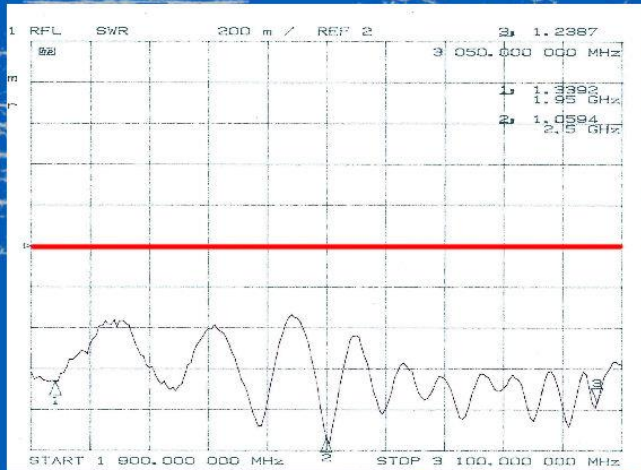

HX-2500 ANTENNA

The HX-2500 series of helical antennas offer wide band reliable operation in a rugged and reliable design. Default is RHCP (LHCP available) with several Gain/HPBW combinations available. note: remove plug for high altitude flight

Model Number	Fo GHz	Fl GHz	Fh GHz	# turns	HPBW	Gain	Weight	Length
HX-2500-06-R	2.5	1.9	3.0	6.0	42.5	8.5	1 lb 1.7 oz	8.5
HX-2500-08-R	2.5	1.9	3.0	8.0	36.8	9.7	1 lb 4.7 oz	11.0
HX-2500-10-R	2.5	1.9	3.0	10.0	32.9	11.5	1 lb 7.6 oz	13.5
HX-2500-13-R	2.5	1.9	3.0	13.0	28.9	13.0	1 lb 12.1 oz	16.0