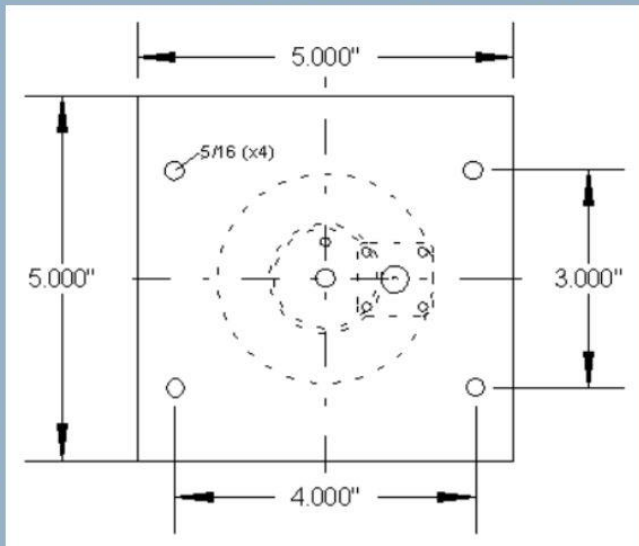

Mounting Dimensions