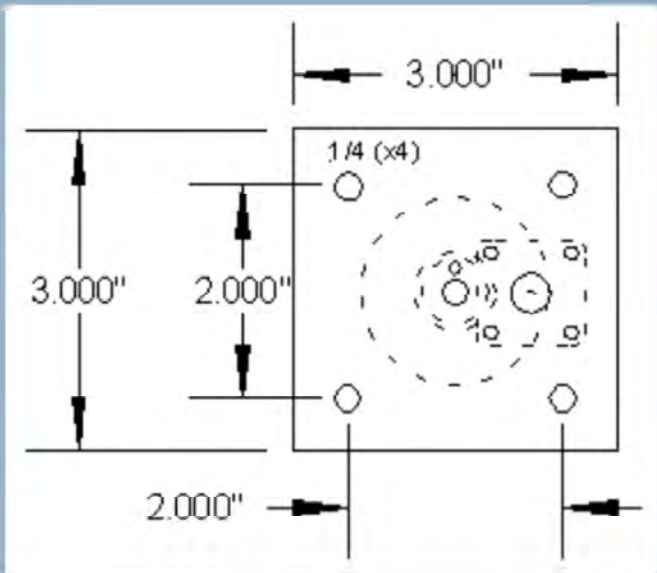

HX-5500 ANTENNA

The HX-5500 series of helical antennas offer wide band reliable operation in a rugged and reliable design. Default is RHCP (LHCP available) with several Gain/HPBW combinations available.

Model Number	Fo	Fl	Fh	# turns	HPBW	Gain	Length
HX-5500-06-R	5.500	4.200	6.200	6.0	44.0	8.4	3.8
HX-5500-08-R	5.500	4.200	6.200	8.0	38.0	9.5	4.5
HX-5500-10-R	5.500	4.200	6.200	10.0	30.0	10.5	6.0
HX-5500-13-R	5.500	4.200	6.200	13.0	27.0	11.7	7.5

Mounting Dimensions