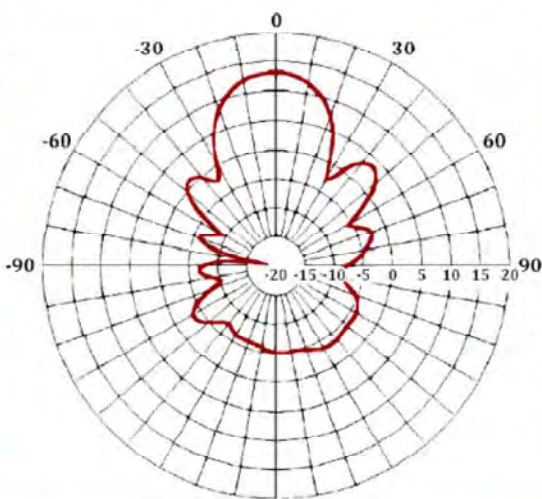

HX-5500 ANTENNA

The HX-5500 series of helical antennas offer wide band reliable operation in a rugged and reliable design. Default is RHCP (LHCP available) with several Gain/HPBW combinations available.

Model Number	Fo	Fl	Fh	# turns	HPBW	Gain	Length
HX-5500-06-R	5.500	4.200	6.200	6.0	44.0	8.4	3.8
HX-5500-08-R	5.500	4.200	6.200	8.0	38.0	9.5	4.5
HX-5500-10-R	5.500	4.200	6.200	10.0	30.0	10.5	6.0
HX-5500-13-R	5.500	4.200	6.200	13.0	27.0	11.7	7.5

Mounting Dimensions